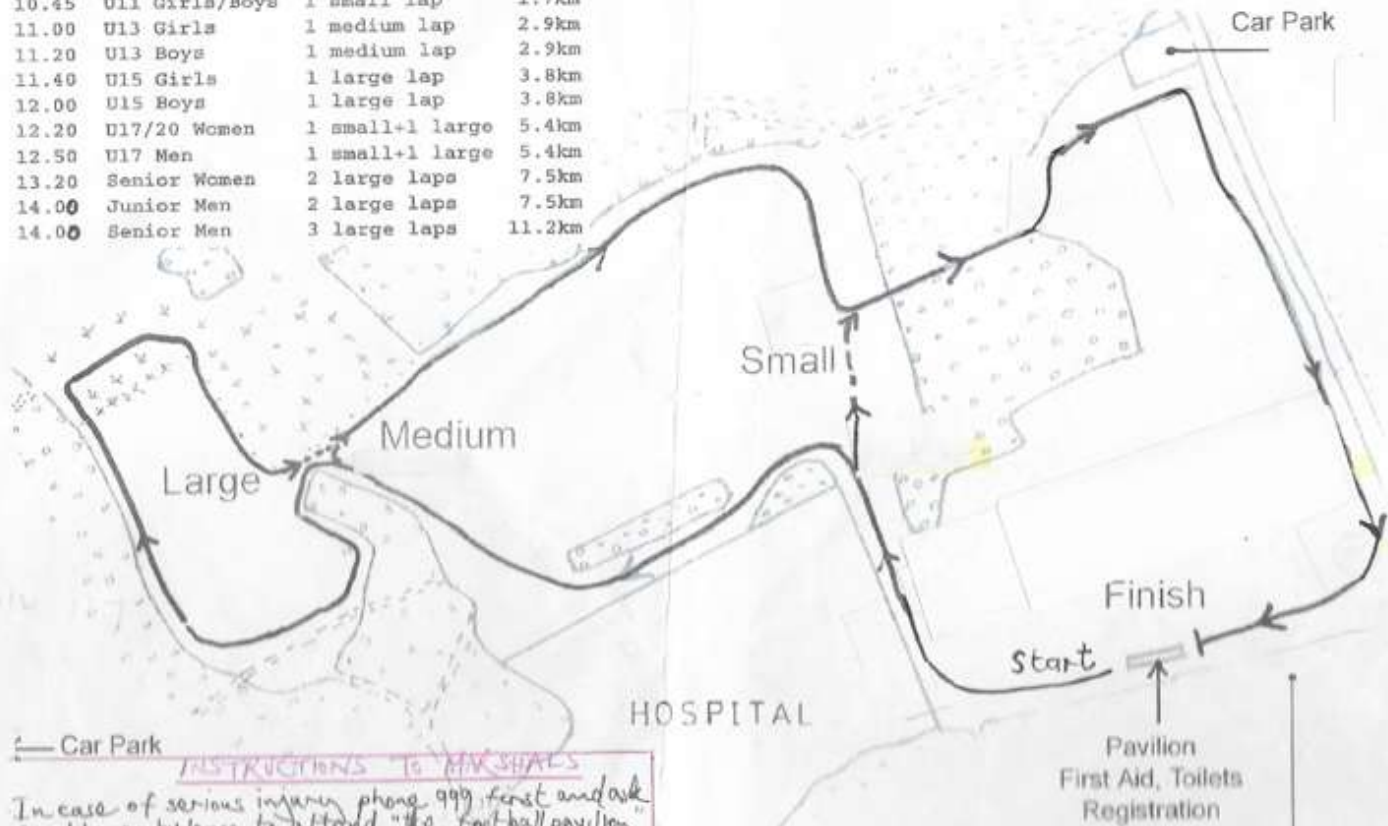

Short lap 1.6km Medium lap 2.8km Large lap 3.7km

10.45	U11 Girls/Boys	1 small lap	1.7km
11.00	U13 Girls	1 medium lap	2.9km
11.20	U13 Boys	1 medium lap	2.9km
11.40	U15 Girls	1 large lap	3.8km
12.00	U15 Boys	1 large lap	3.8km
12.20	U17/20 Women	1 small+1 large	5.4km
12.50	U17 Men	1 small+1 large	5.4km
13.20	Senior Women	2 large laps	7.5km
14.00	Junior Men	2 large laps	7.5km
14.00	Senior Men	3 large laps	11.2km

← Car Park

INSTRUCTIONS TO MARSHALS

In case of serious injury phone 999 first and ask for the ambulance to attend "the football pavilion" (postcode CH44 0UG) at Arrowe Park.

Parking is also possible in the marked area on Arrowe Park Road. The waiting restrictions only apply on week-days.